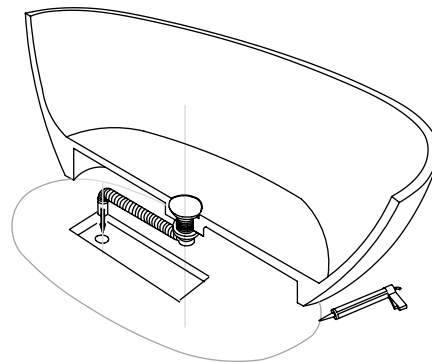

BT-8086

BATHTUBS SERIES

FEATURES

- Freestanding installation
- Acrylic material
- White gloss finish
- Central drain
- Overflow
- Overflow drain included
- Pop up drain Included
- Size W $66\text{-}15/16"$ x H $26\text{-}3/4"$ x D $31\text{-}1/2"$

BATHTUB BT-8086

MODEL	BT-8086
ACCEPTS DECK MOUNT FAUCET	NO
HEIGHT	26-3/4"
DEPTH	31-1/2"
WIDTH	66-15/16"
MAXIMUM CAPACITY (GALLONS)	68.68
DRAIN INCLUDED	YES
DRAIN PLACEMENT	Central
FAUCET INCLUDED	NO
INSTALLATION TYPE	Freestanding
MATERIAL	Acrylic
TUB SHAPE	Rectangular
FINISH	White gloss
OVERFLOW	YES

01

Designation of drain location

02

Install the drain and plumbing pipe and fixing of pop-up part

03

Align the drain to the expansion joint, apply silicone to between of them

04

Locate bathtub to the fixing place