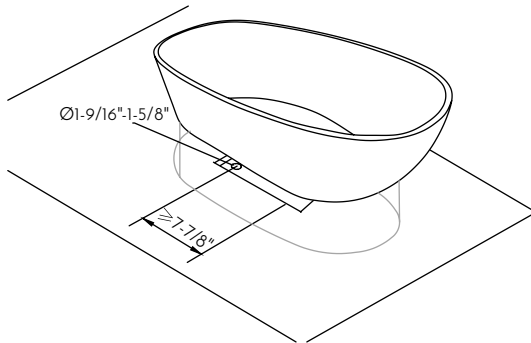

BT-8086

BATHTUBS SERIES

FEATURES

- Freestanding installation
- Acrylic material
- White gloss finish
- Central drain
- Overflow
- Overflow drain included
- Pop up drain Included
- Size W $66\text{-}15/16"$ x H $26\text{-}3/4"$ x D $31\text{-}1/2"$

BATHTUB BT-8086

MODEL	BT-8086
ACCEPTS DECK MOUNT FAUCET	NO
HEIGHT	26-3/4"
DEPTH	31-1/2"
WIDTH	66-15/16"
MAXIMUM CAPACITY (GALLONS)	68.68
DRAIN INCLUDED	YES
DRAIN PLACEMENT	Central
FAUCET INCLUDED	NO
INSTALLATION TYPE	Freestanding
MATERIAL	Acrylic
TUB SHAPE	Rectangular
FINISH	White gloss
OVERFLOW	YES

01

Designation of drain location

02

Install the drain and plumbing pipe and fixing of pop-up part

03

Align the drain to the expansion joint, apply silicone to between of them

04

Locate bathtub to the fixing place