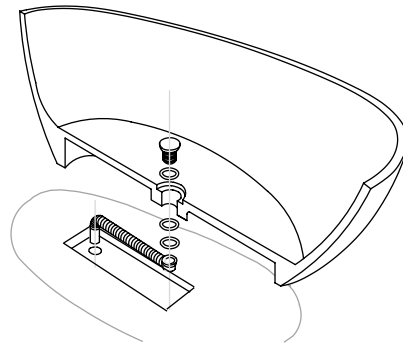

BT-8086

BATHTUBS SERIES

FEATURES

- Freestanding installation
- Acrylic material
- White gloss finish
- Central drain
- Overflow
- Overflow drain included
- Pop up drain Included
- Size W $66\text{-}15/16"$ x H $26\text{-}3/4"$ x D $31\text{-}1/2"$

BATHTUB BT-8086

MODEL	BT-8086
ACCEPTS DECK MOUNT FAUCET	NO
HEIGHT	26-3/4"
DEPTH	31-1/2"
WIDTH	66-15/16"
MAXIMUM CAPACITY (GALLONS)	68.68
DRAIN INCLUDED	YES
DRAIN PLACEMENT	Central
FAUCET INCLUDED	NO
INSTALLATION TYPE	Freestanding
MATERIAL	Acrylic
TUB SHAPE	Rectangular
FINISH	White gloss
OVERFLOW	YES

01

Designation of drain location

02

Install the drain and plumbing pipe and fixing of pop-up part

03

Align the drain to the expansion joint, apply silicone to between of them

04

Locate bathtub to the fixing place