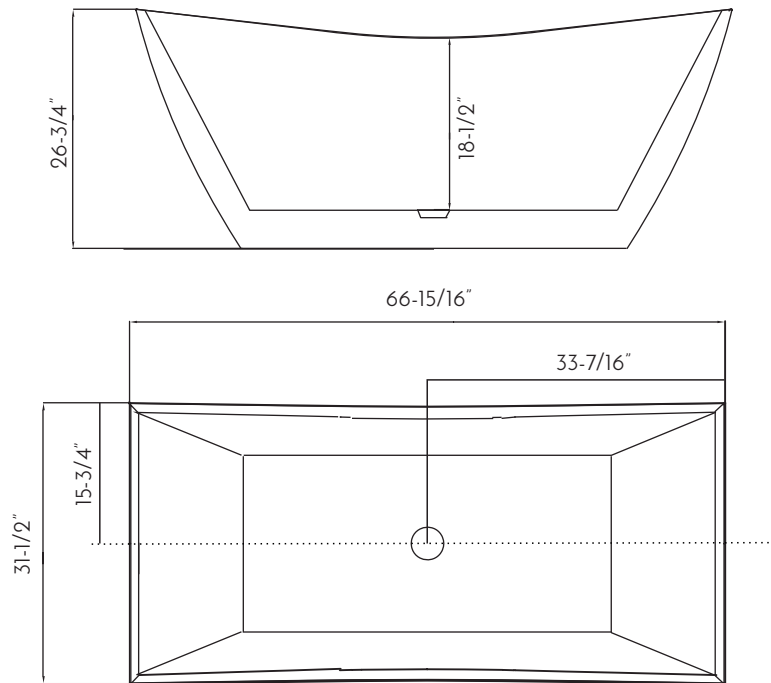

BT-8086

BATHTUBS SERIES

FEATURES

- Freestanding installation
- Acrylic material
- White gloss finish
- Central drain
- Overflow
- Overflow drain included
- Pop up drain Included
- Size W $66\text{-}15/16"$ x H $26\text{-}3/4"$ x D $31\text{-}1/2"$

BATHTUB BT-8086

MODEL	BT-8086
ACCEPTS DECK MOUNT FAUCET	NO
HEIGHT	26-3/4"
DEPTH	31-1/2"
WIDTH	66-15/16"
MAXIMUM CAPACITY (GALLONS)	68.68
DRAIN INCLUDED	YES
DRAIN PLACEMENT	Central
FAUCET INCLUDED	NO
INSTALLATION TYPE	Freestanding
MATERIAL	Acrylic
TUB SHAPE	Rectangular
FINISH	White gloss
OVERFLOW	YES

01

Designation of drain location

02

Install the drain and plumbing pipe and fixing of pop-up part

03

Align the drain to the expansion joint, apply silicone to between of them

04

Locate bathtub to the fixing place